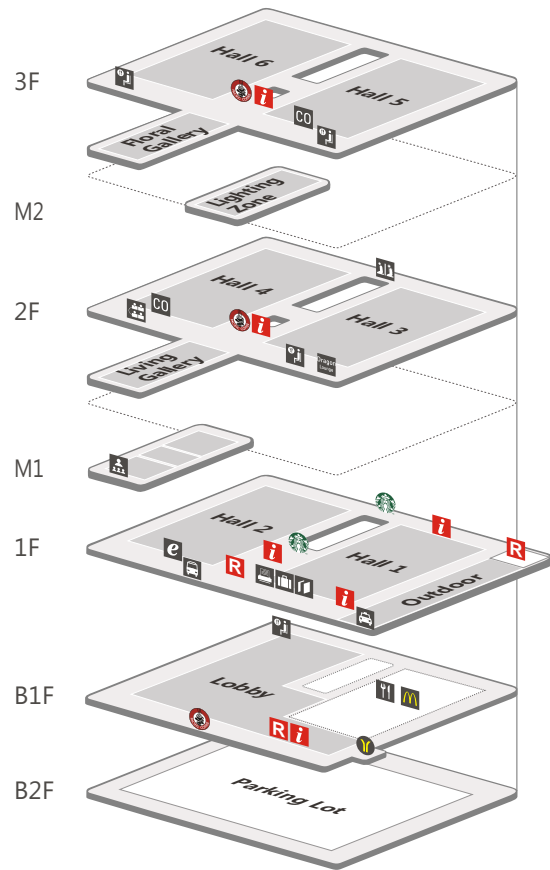

JINHAN FAIR
Home & Gifts

The 40th Jinhan Fair for Home & Gifts

21-27.10.2019

Poly World Trade Center Expo
Guangzhou, China

Layout of Service Areas

- R** Buyer Registration
Location: East Gate, West Gate, B1F
- i** Information Counter
Location: B1F, 1F, 2F, 3F
- CO** Business Center
Location: Hall 1
- L** Left Luggage
Location: Hall 1
- Dragon Lounge**
Location: Hall 3
- Seminar Room**
Location: M1
- Buyer Lounge**
Location: Halls Lobby 3, 5, 6
- Prayer Room**
Location: 2F
- Pacific Coffee**
Location: B1F, 2F, 3F
- Starbucks Coffee**
Location: 1F
- Gourmet Plaza**
Location: B1F
- McDonald's**
Location: B1F
- Metro Station**
Location: B1F
- Free Shuttle Bus**
Location: Gate E4, 1F
- Taxi**
Location: North Entrance of Expo
- Booth Reservation**
Location: Hall 1
- e** Internet & Telephone Service
Location: Hall 2
- M** Meeting Room
Location: Hall 4
- CO** Contractor Office
Location: Hall 4, Hall 5

JINHAN FAIR
Home & Gifts

第40届广州(锦汉)家居用品及礼品展览会

21-27.10.2019

广州·保利世贸博览馆

功能点分布图

- R** 买家办证处
地点: 东面入口、西面入口、B1层
- i** 咨询台
地点: B1层、1、2、3层
- CO** 商务中心
地点: 1号馆东侧
- L** 行李寄存
地点: 1号馆东侧
- Dragon Lounge**
地点: 3号馆东侧
- M** 研讨会
地点: 1夹层
- CO** 买家免费服务区
地点: 序厅、3、5、6号馆
- M** 祈祷室
地点: 2层
- Pacific Coffee**
地点: B1层、2层中庭、3层中庭
- Starbucks Coffee**
地点: 1层中庭、1层西廊
- Gourmet Plaza**
地点: B1层
- McDonald's**
地点: B1层
- Metro Station**
地点: B1层
- Free Shuttle Bus**
地点: 1层E4门
- Taxi**
地点: 展馆北面入口
- Booth Reservation**
地点: 1号馆东侧
- e** 网络电话服务点
地点: 2号馆东侧
- M** 会议室
地点: 4号馆东侧
- CO** 主场承建商服务点
地点: 4、5号馆东侧