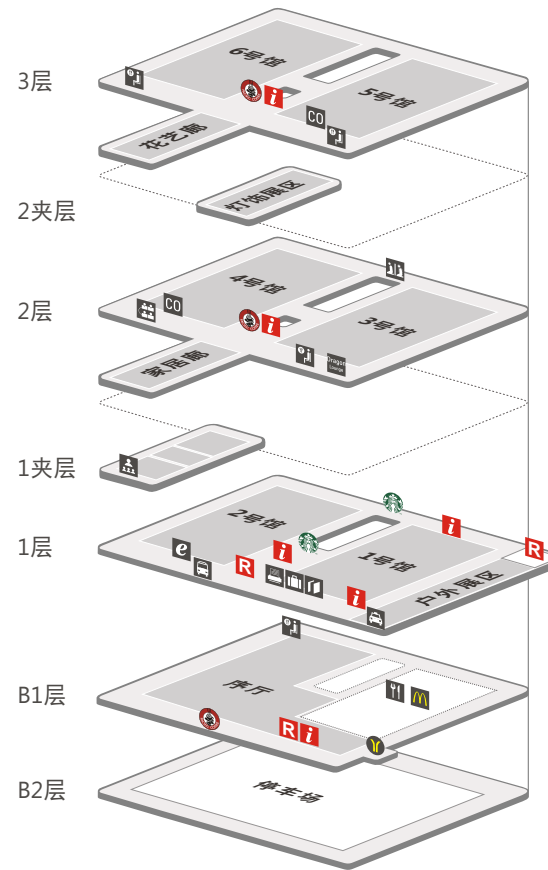

JINHAN FAIR
Home & Gifts

The 40th Jinhan Fair for Home & Gifts

21-27.10.2019

Poly World Trade Center Expo
Guangzhou, China

Layout of Service Areas

- R** Buyer Registration
Location: East Gate, West Gate, B1F
- i** Information Counter
Location: B1F, 1F, 2F, 3F
- CO** Business Center
Location: Hall 1
- L** Left Luggage
Location: Hall 1
- Dragon Lounge**
Location: Hall 3
- Seminar Room**
Location: M1
- Buyer Lounge**
Location: Halls Lobby 3, 5, 6
- Prayer Room**
Location: 2F
- Pacific Coffee**
Location: B1F, 2F, 3F
- Starbucks Coffee**
Location: 1F
- Gourmet Plaza**
Location: B1F
- McDonald's**
Location: B1F
- Metro Station**
Location: B1F
- Free Shuttle Bus**
Location: Gate E4, 1F
- Taxi**
Location: North Entrance of Expo
- Booth Reservation**
Location: Hall 1
- e** Internet & Telephone Service
Location: Hall 2
- M** Meeting Room
Location: Hall 4
- CO** Contractor Office
Location: Hall 4, Hall 5

JINHAN FAIR
Home & Gifts

第40届广州(锦汉)家居用品及礼品展览会

21-27.10.2019

广州·保利世贸博览馆

功能点分布图

- R** 买家办证处
地点: 东面入口、西面入口、B1层
- i** 咨询台
地点: B1层、1、2、3层
- CO** 商务中心
地点: 1号馆东侧
- L** 行李寄存
地点: 1号馆东侧
- Dragon Lounge**
地点: 3号馆东侧
- M** 研讨会
地点: 1夹层
- CO** 买家免费服务区
地点: 序厅、3、5、6号馆
- M** 祈祷室
地点: 2层
- Pacific Coffee**
地点: B1层、2层中庭、3层中庭
- Starbucks Coffee**
地点: 1层中庭、1层西廊
- Gourmet Plaza**
地点: B1层
- McDonald's**
地点: B1层
- Metro Station**
地点: B1层
- Free Shuttle Bus**
地点: 1层E4门
- Taxi**
地点: 展馆北面入口
- Booth Reservation**
地点: 1号馆东侧
- e** 网络电话服务点
地点: 2号馆东侧
- M** 会议室
地点: 4号馆东侧
- CO** 主场承建商服务点
地点: 4、5号馆东侧