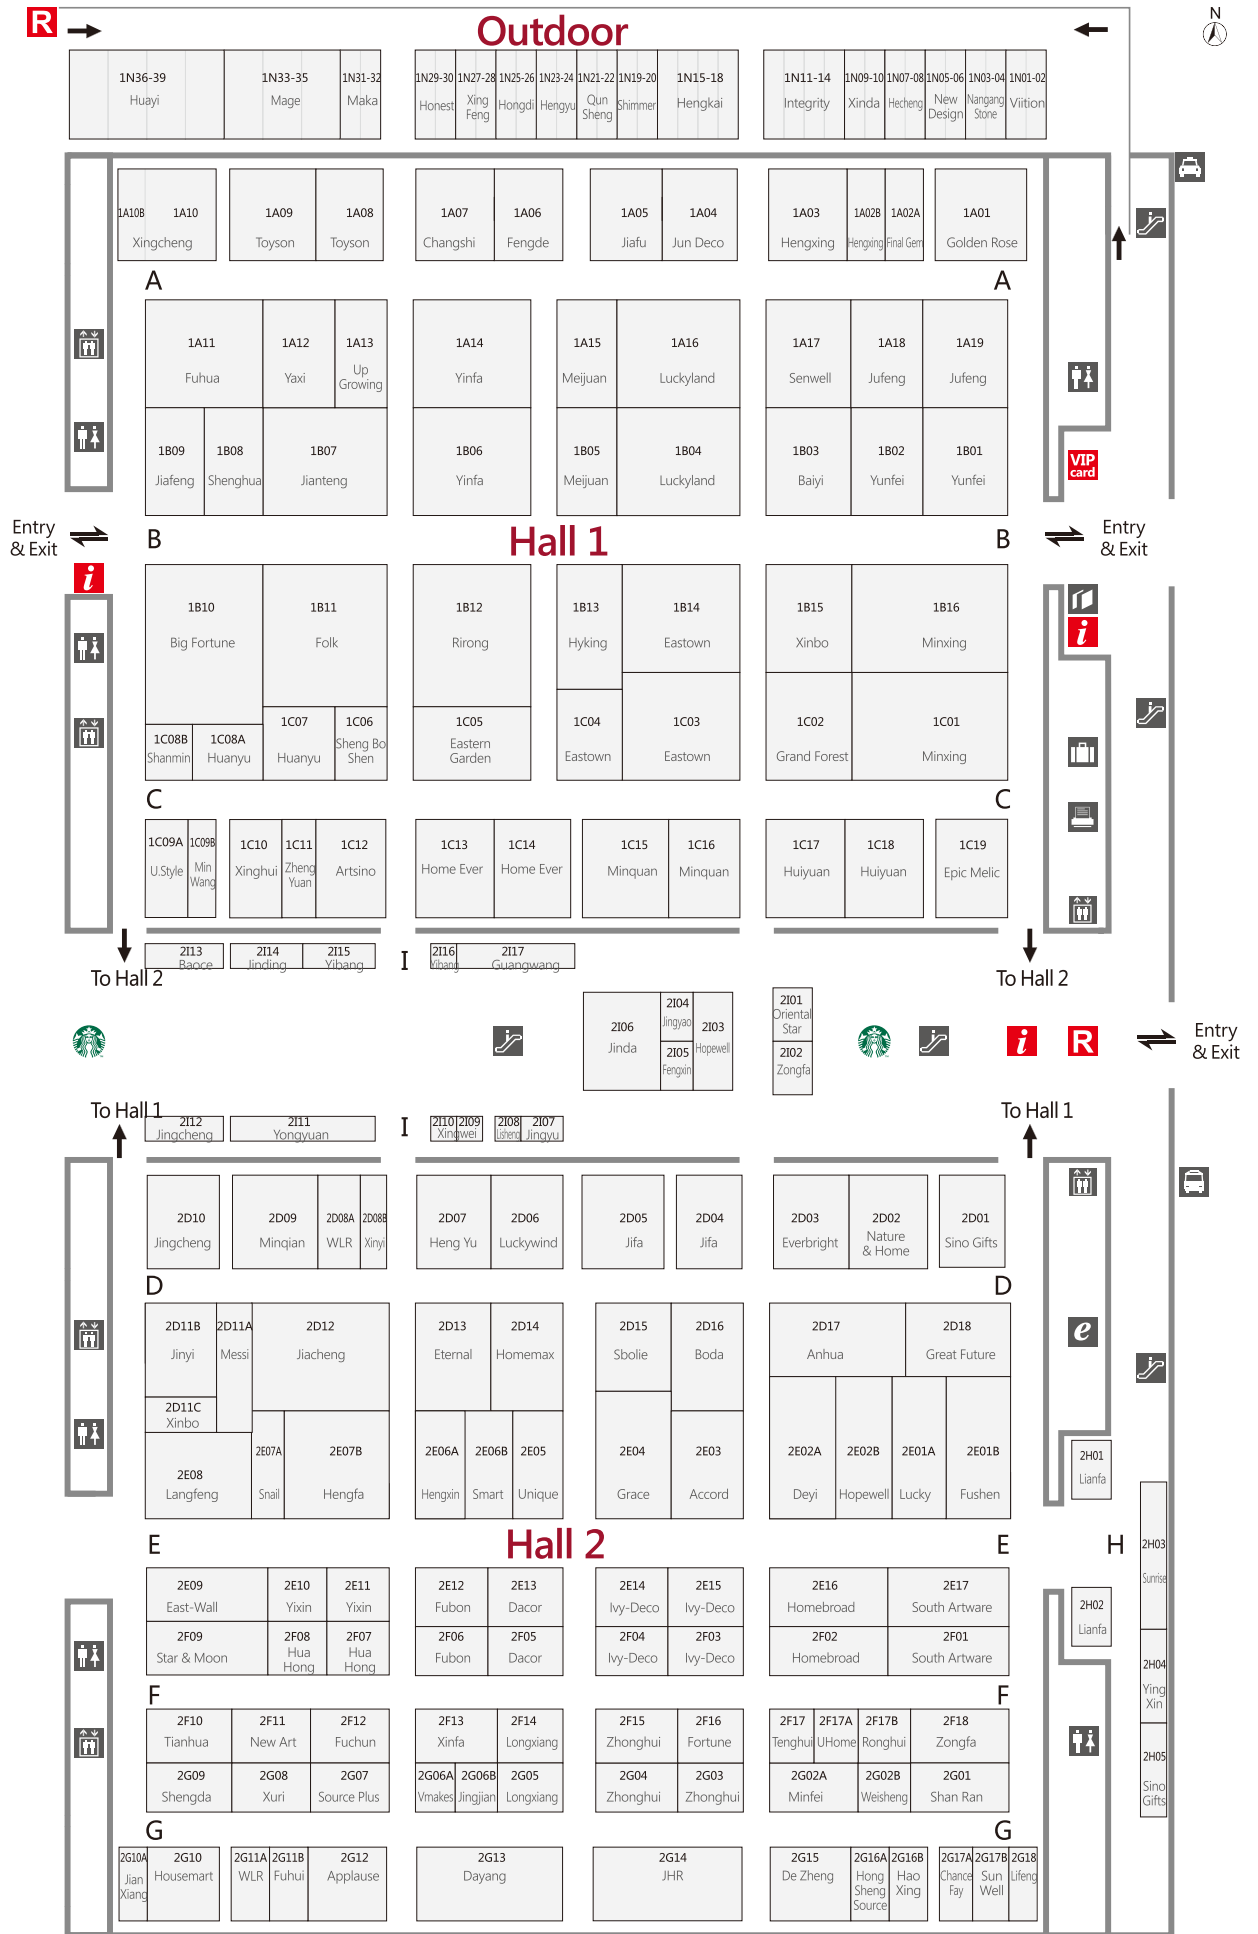

Floor Plan of 1F Halls 1, 2, Outdoor

Home Decorations / Outdoor & Gardening Series / Decorative Furnitures

- Information Counter
- Buyer Registration
- Free Shuttle Bus
- Taxi
- VIP Card Registration
- Booth Reservation
- Starbucks Coffee
- Left Luggage
- Business Center
- Toilet
- Elevator
- Escalator
- Internet & Telephone Service

Floor Plan of 2F Halls 3, 4

Home Decorations / Giftware & Souvenirs / Kitchen & Dining / Seasonal Decorations

- Information Counter
- Complaint Reception
- Buyer Lounge
- Dragon Lounge
- Prayer Room
- Meeting Room
- Pacific Coffee
- Elevator
- Toilet
- Escalator

Floor Plan of 3F Halls 5, 6

Seasonal Decorations / Home Decorations / Giftware & Souvenirs
Outdoor & Gardening Series / Homeware & Textiles / Toys & Stationeries

- Information Counter
- Buyer Lounge
- Pacific Coffee
- Toilet
- Escalator
- Elevator

Floor Plan of B1F Lobby

Home Decorations / Decorative Furnitures / Outdoor & Gardening Series

Buyer Registration

Buyer Lounge

Metro Station

Gourmet Plaza

McDonald's

Pacific Coffee