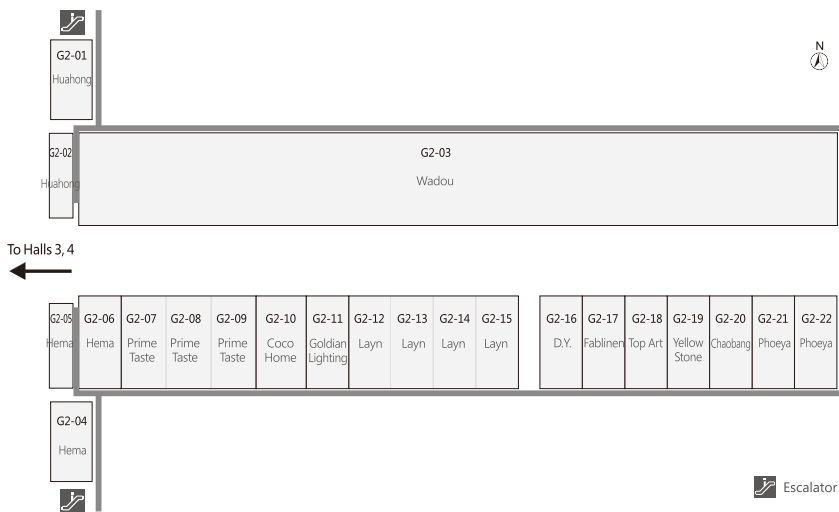

Floor Plan of B1F Lobby

Home Decorations / Decorative Furnitures / Outdoor & Gardening Series

Buyer Registration

Buyer Lounge

Metro Station

Gourmet Plaza

McDonald's

Pacific Coffee

Toilet

Escalator

Elevator

Floor Plan of 2F

Living Gallery

Art Prints / Homeware & Textiles

Floor Plan of M2 Lighting Zone

Lightings

 Escalator

 Elevator

Floor Plan of 3F Floral Gallery

Artificial flowers, plants and trees /
Dried flowers, fruit and plants