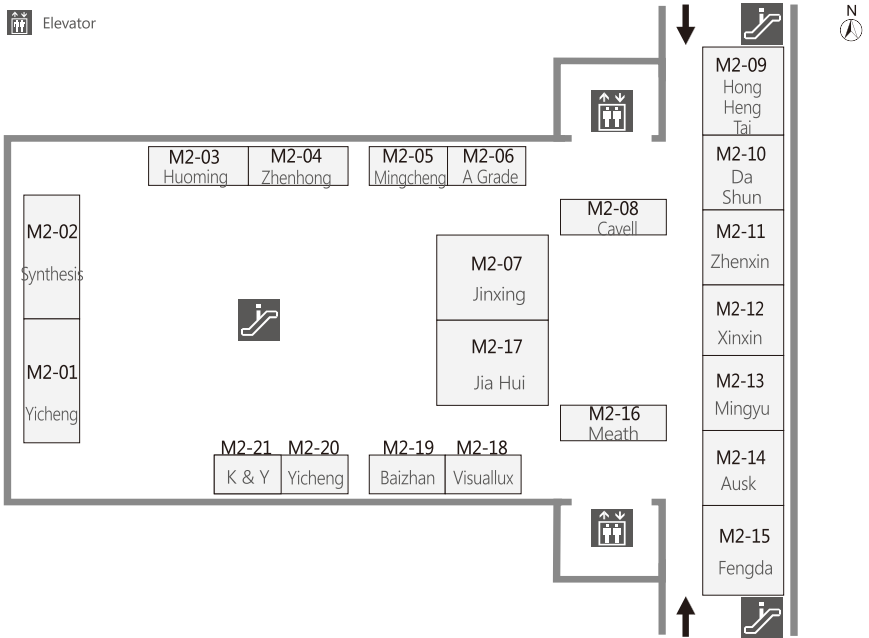

Escalator

Elevator