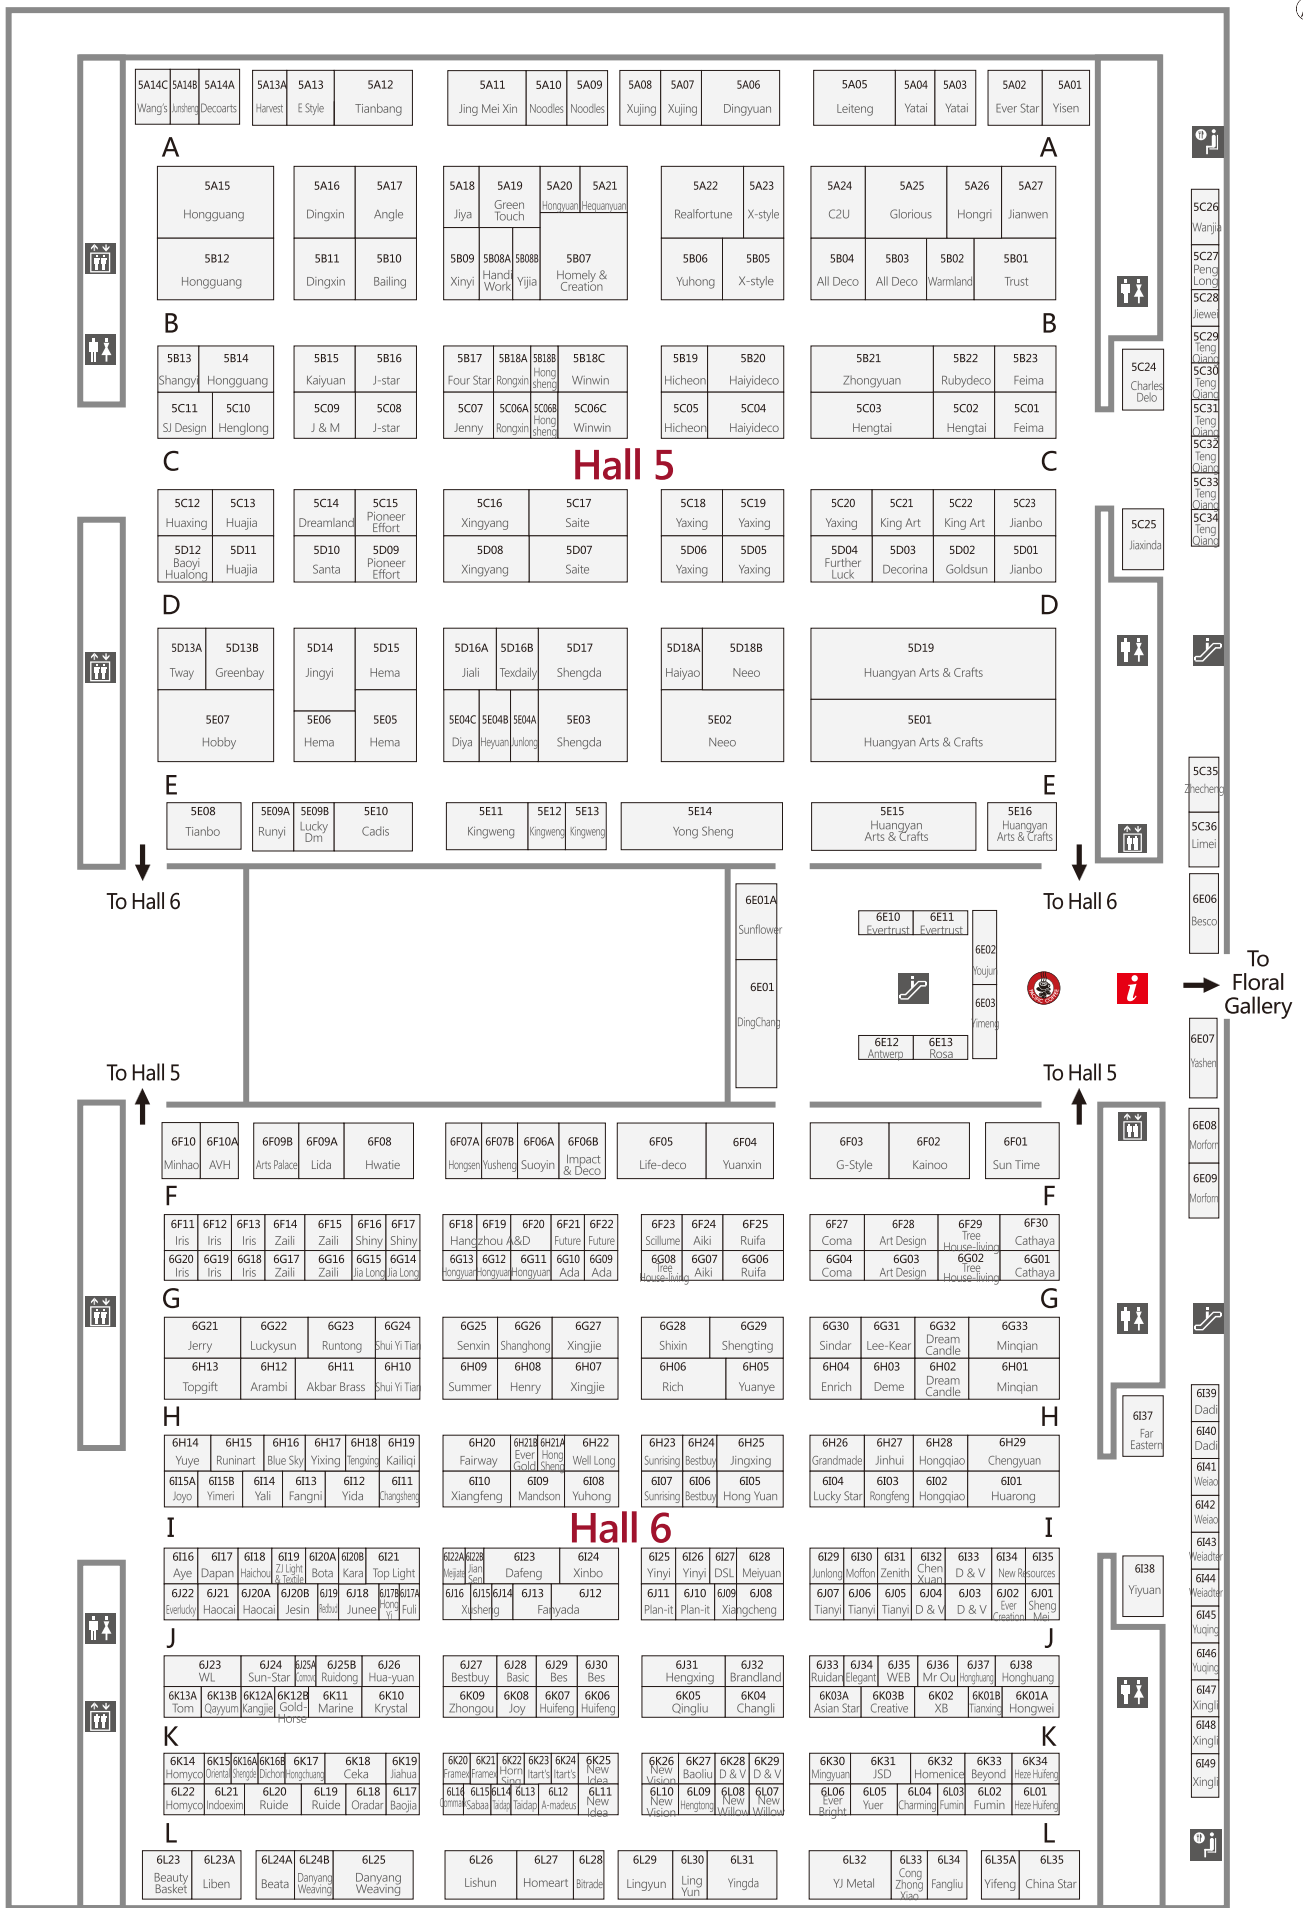

Floor Plan of 1F Halls 1, 2, Outdoor

Home Decorations / Outdoor & Gardening Series / Decorative Furnitures

- Information Counter
- Buyer Registration
- Free Shuttle Bus
- Taxi
- VIP Card Registration
- Booth Reservation
- Starbucks Coffee
- Left Luggage
- Business Center
- Toilet
- Elevator
- Escalator
- Internet & Telephone Service

Floor Plan of 2F Halls 3, 4

Home Decorations / Giftware & Souvenirs / Kitchen & Dining / Seasonal Decorations

- Information Counter
- Complaint Reception
- Buyer Lounge
- Dragon Lounge
- Prayer Room
- Meeting Room
- Pacific Coffee
- Elevator
- Toilet
- Escalator

Floor Plan of 3F Halls 5, 6

Seasonal Decorations / Home Decorations / Giftware & Souvenirs
Outdoor & Gardening Series / Homeware & Textiles / Toys & Stationeries

- Information Counter
- Buyer Lounge
- Pacific Coffee
- Toilet
- Escalator
- Elevator

Floor Plan of B1F Lobby

Home Decorations / Decorative Furnitures / Outdoor & Gardening Series

Buyer Registration

Buyer Lounge

Metro Station

Gourmet Plaza

McDonald's

Pacific Coffee