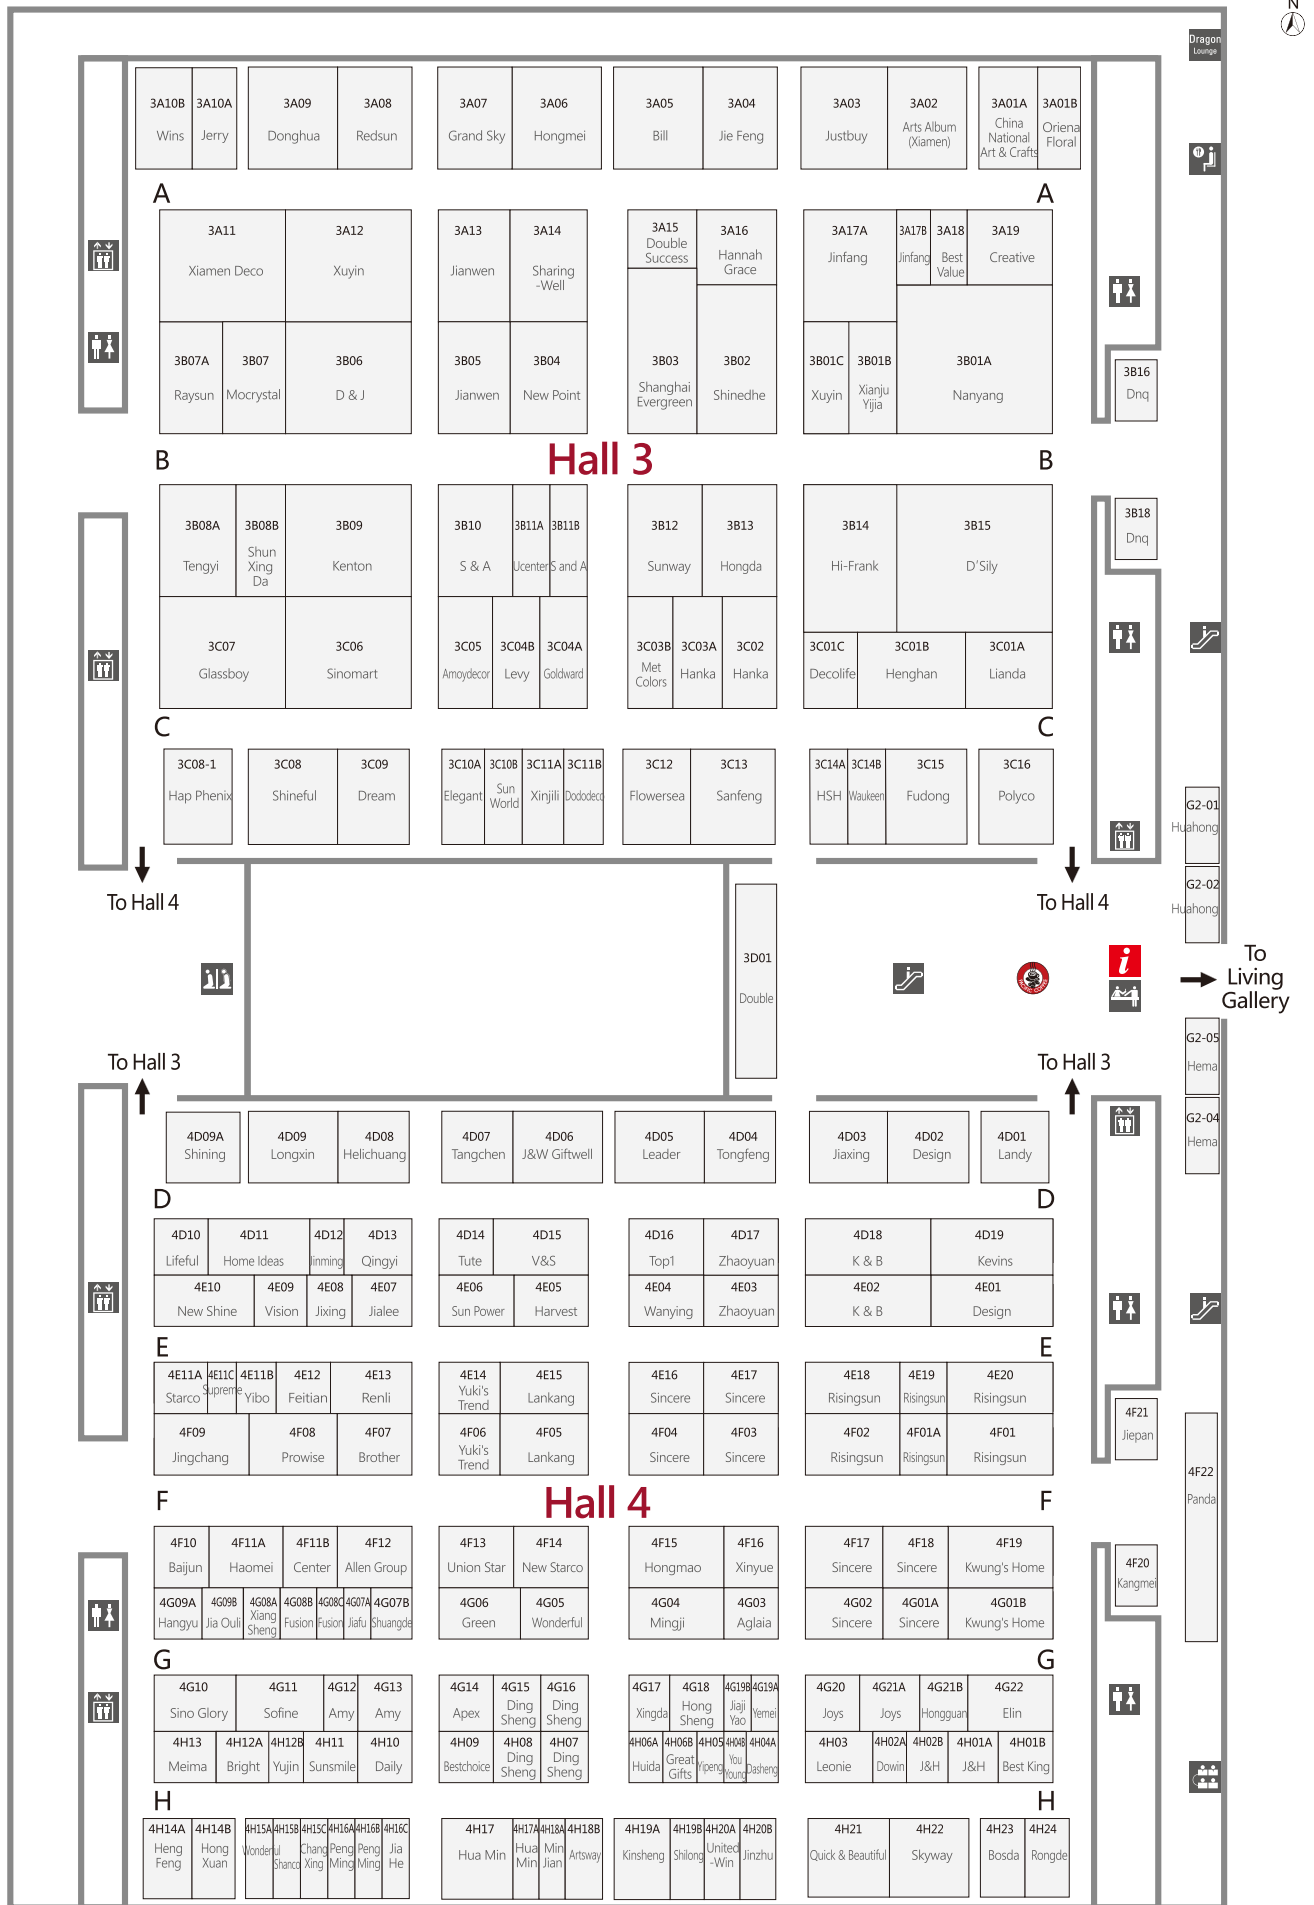

Floor Plan of 1F Halls 1, 2, Outdoor

Home Decorations / Outdoor & Gardening Series / Decorative Furnitures

- Information Counter
- Buyer Registration
- Free Shuttle Bus
- Taxi
- VIP Card Registration
- Booth Reservation
- Starbucks Coffee
- Left Luggage
- Business Center
- Toilet
- Elevator
- Escalator
- Internet & Telephone Service

Floor Plan of 2F Halls 3, 4

Home Decorations / Giftware & Souvenirs / Kitchen & Dining / Seasonal Decorations

- Information Counter
- Complaint Reception
- Buyer Lounge
- Dragon Lounge
- Prayer Room
- Meeting Room
- Pacific Coffee
- Elevator
- Toilet
- Escalator

Floor Plan of 3F Halls 5, 6

Seasonal Decorations / Home Decorations / Giftware & Souvenirs
Outdoor & Gardening Series / Homeware & Textiles / Toys & Stationeries

- Information Counter
- Buyer Lounge
- Pacific Coffee
- Toilet
- Escalator
- Elevator

Floor Plan of B1F Lobby

Home Decorations / Decorative Furnitures / Outdoor & Gardening Series

Buyer Registration

Buyer Lounge

Metro Station

Gourmet Plaza

McDonald's

Pacific Coffee