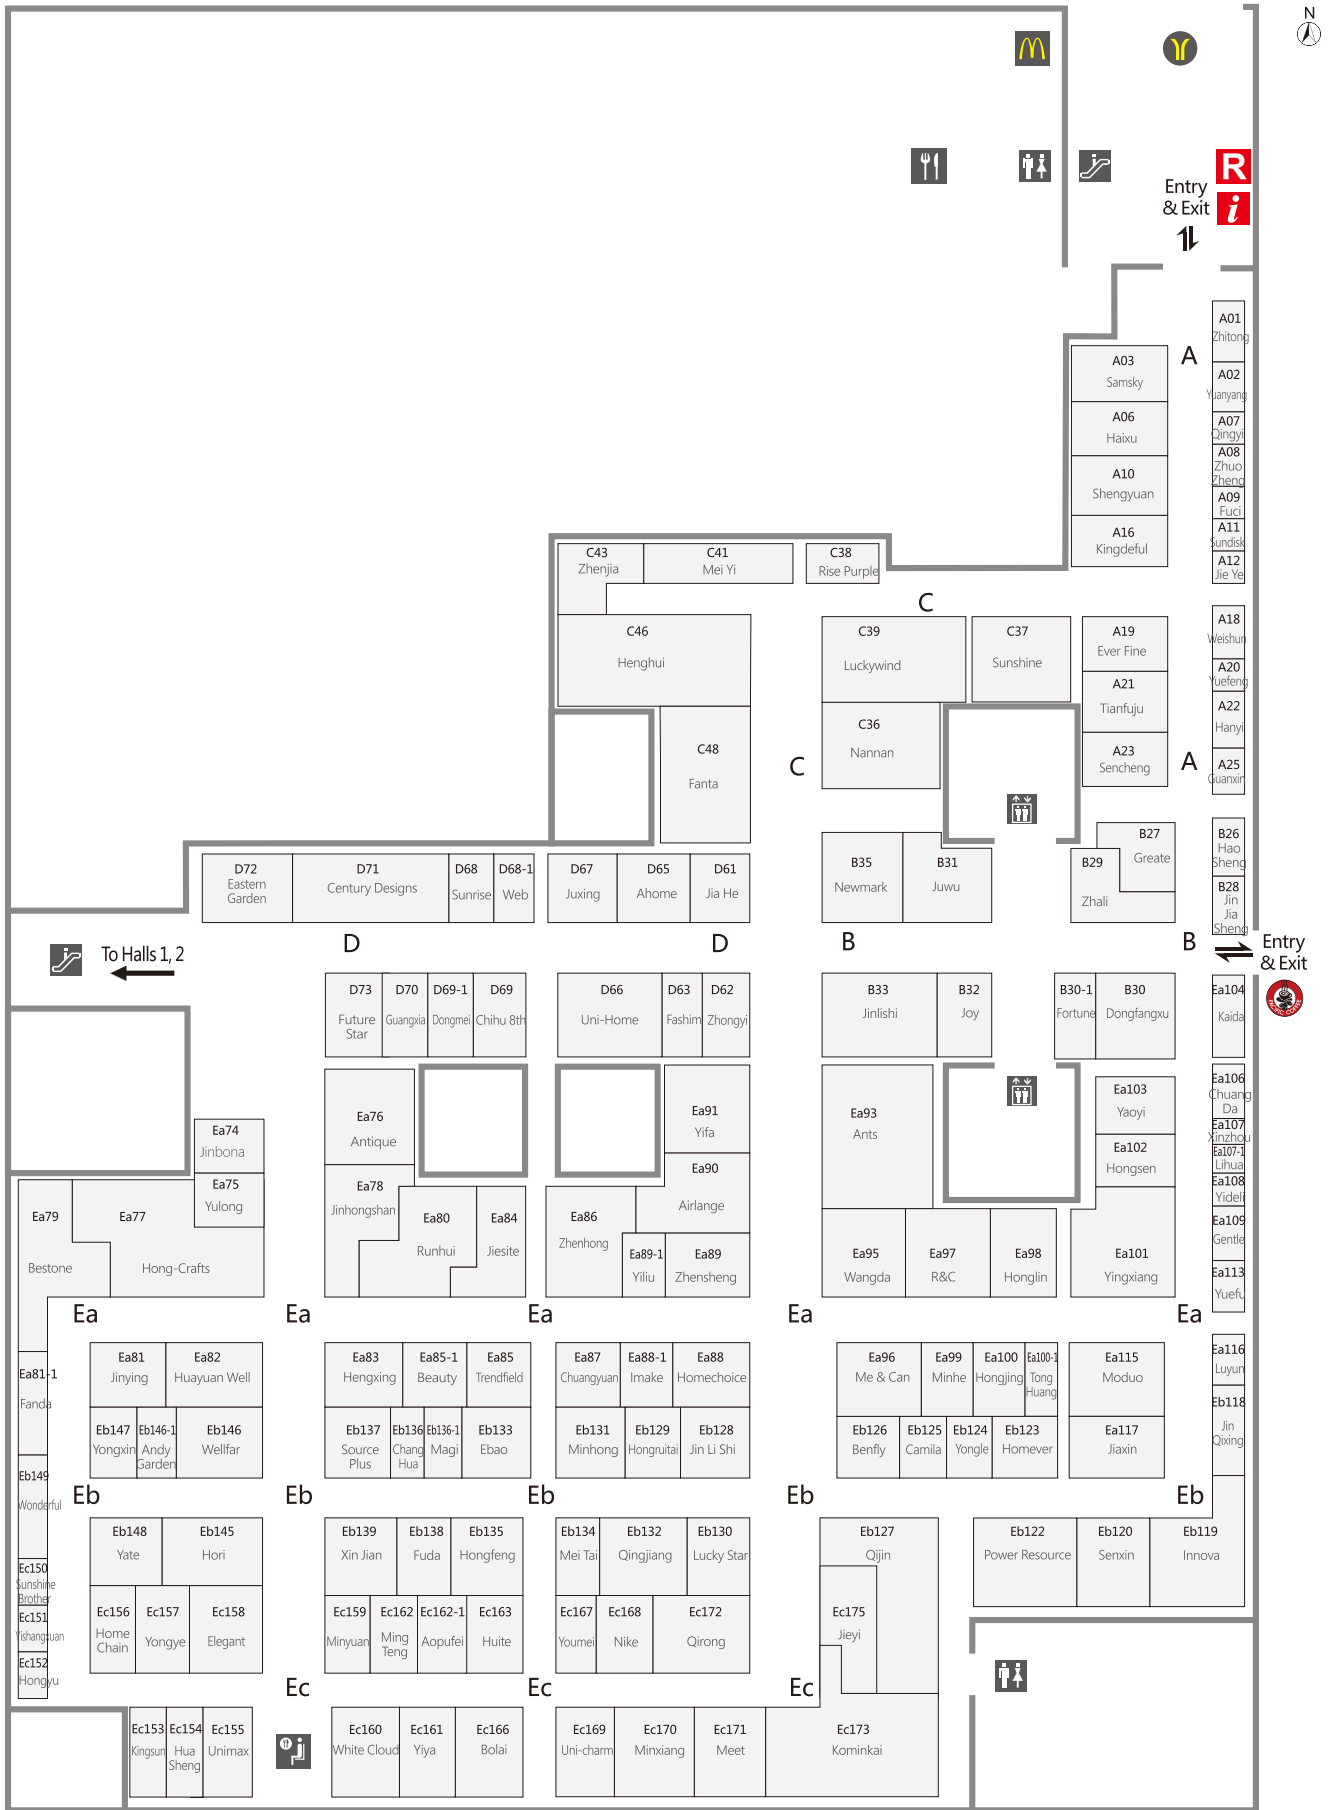

Floor Plan of 1F Halls 1, 2, Outdoor

Home Decorations / Outdoor & Gardening Series / Decorative Furnitures

- Information Counter
- Buyer Registration
- Free Shuttle Bus
- Taxi
- VIP Card Registration
- Booth Reservation
- Starbucks Coffee
- Left Luggage
- Business Center
- Toilet
- Elevator
- Escalator
- Internet & Telephone Service

Floor Plan of 2F Halls 3, 4

Home Decorations / Giftware & Souvenirs / Kitchen & Dining / Seasonal Decorations

- Information Counter
- Complaint Reception
- Buyer Lounge
- Dragon Lounge
- Prayer Room
- Meeting Room
- Pacific Coffee
- Elevator
- Toilet
- Escalator

Floor Plan of 3F Halls 5, 6

Seasonal Decorations / Home Decorations / Giftware & Souvenirs
Outdoor & Gardening Series / Homeware & Textiles / Toys & Stationeries

- Information Counter
- Buyer Lounge
- Pacific Coffee
- Toilet
- Escalator
- Elevator

Floor Plan of B1F Lobby

Home Decorations / Decorative Furnitures / Outdoor & Gardening Series

Buyer Registration

Buyer Lounge

Metro Station

Gourmet Plaza

McDonald's

Pacific Coffee